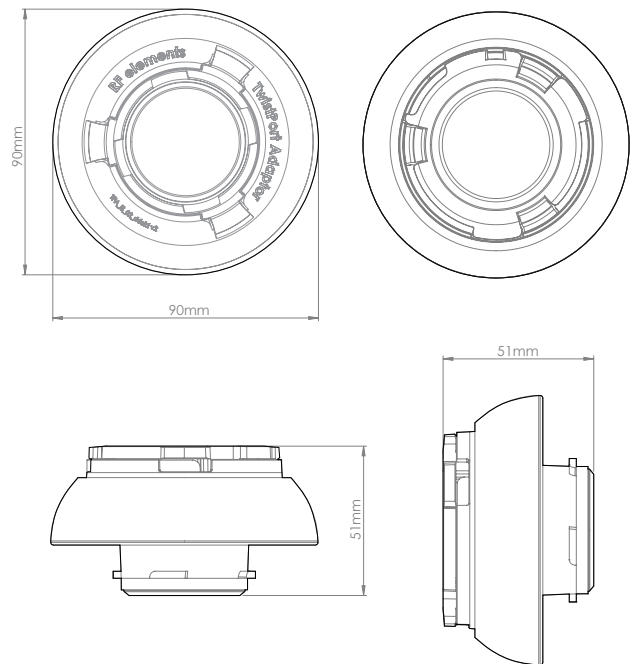

# TwistPort™ Adaptor for IsoStation™ M5

ADAPTOR FOR PRISMSTATION™ 5AC, ISOSTATION™ 5AC AND ISOSTATION™ M5

The TwistPort™ Adaptor for PrismStation™ 5AC / IsoStation™ 5AC / IsoStation™ M5 makes the radios compatible with all TwistPort™ Antennas. TwistPort™ Adaptors are equipped with our original quick-locking waveguide port. Connecting and disconnecting the IsoStation™ radio series from the TwistPort™ Adaptor is very simple and requires no tools.

## TECHNICAL DATA

Antenna Connection	TwistPort - Quick Locking Waveguide Port
Materials	Insert - Aluminium Alloy Adaptor - UV stabilized and weather resistant ABS plastic
Flame Rating	UL 94 HB
Temperature	-40°C to +60°C (-40°F to +140°F)
Wind Survival	160 km/h
Weight	0.09 Kg /0.2 lbs – single unit 0.12 Kg /0.3 lbs – single unit incl. package 13.5 Kg /30 lbs – carton (100 units)
Single Unit	Retail Box: 10.9 × 9.8 × 5.4 cm
100 Units	Carton Box: 57 × 52 × 25 cm

## PRODUCT DIMENSIONS